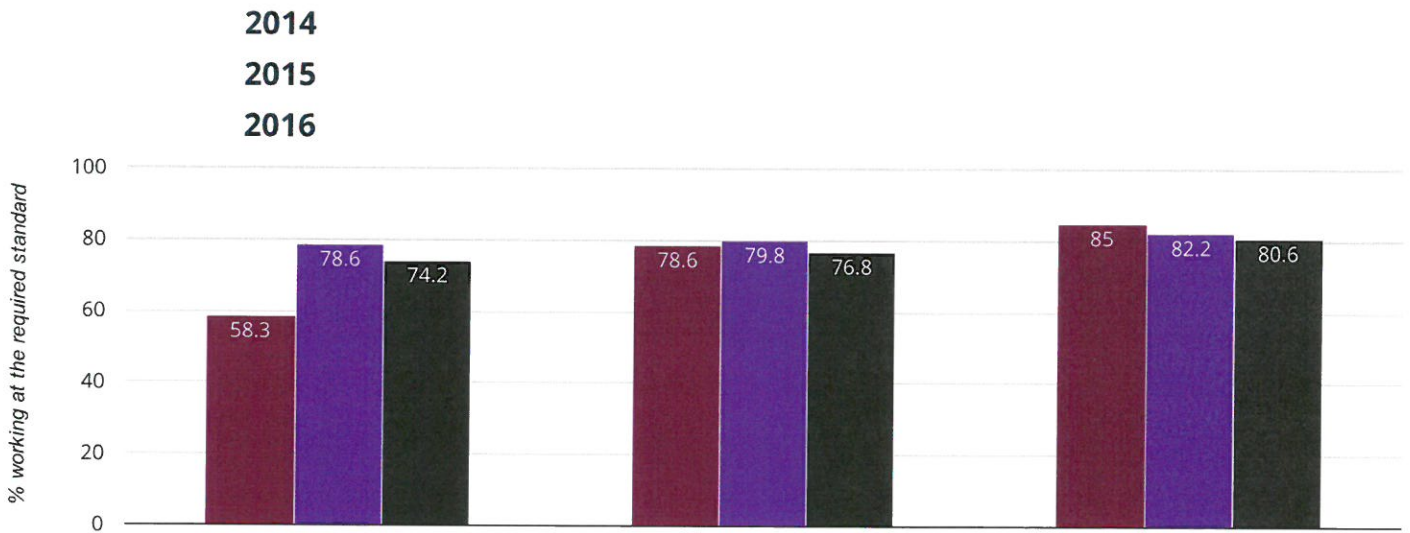

HATHERLEIGH COMMUNITY PRIMARY SCHOOL

🎧 Year 1: Working At

85% in 2016

6.4% points rise since 2015

26.7% points rise since 2014

- Hatherleigh Community Primary School
- Devon (305)
- National (16120)

Year 2: Working At

80% in 2016

10% points drop since 2015

30% points rise since 2014

- Hatherleigh Community Primary School
- Devon (287)
- National (15534)