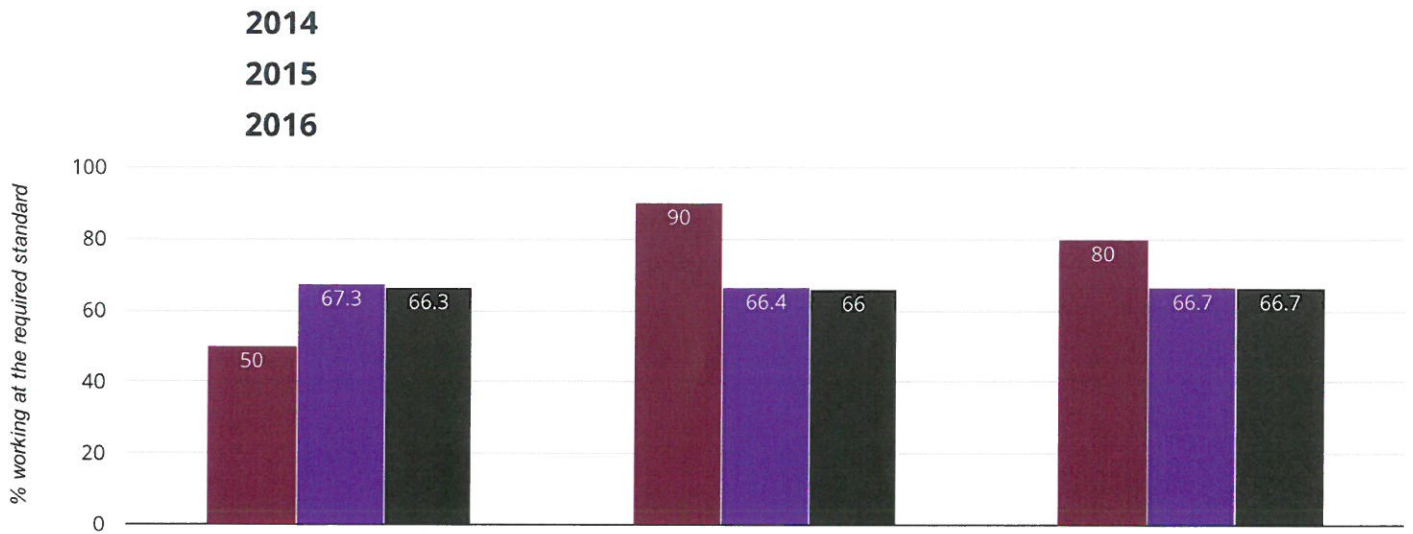

HATHERLEIGH COMMUNITY PRIMARY SCHOOL

🎧 Year 1: Working At

85% in 2016

6.4% points rise since 2015

26.7% points rise since 2014

- Hatherleigh Community Primary School
- Devon (305)
- National (16120)

Year 2: Working At

80% in 2016

10% points drop since 2015

30% points rise since 2014

- Hatherleigh Community Primary School
- Devon (287)
- National (15534)