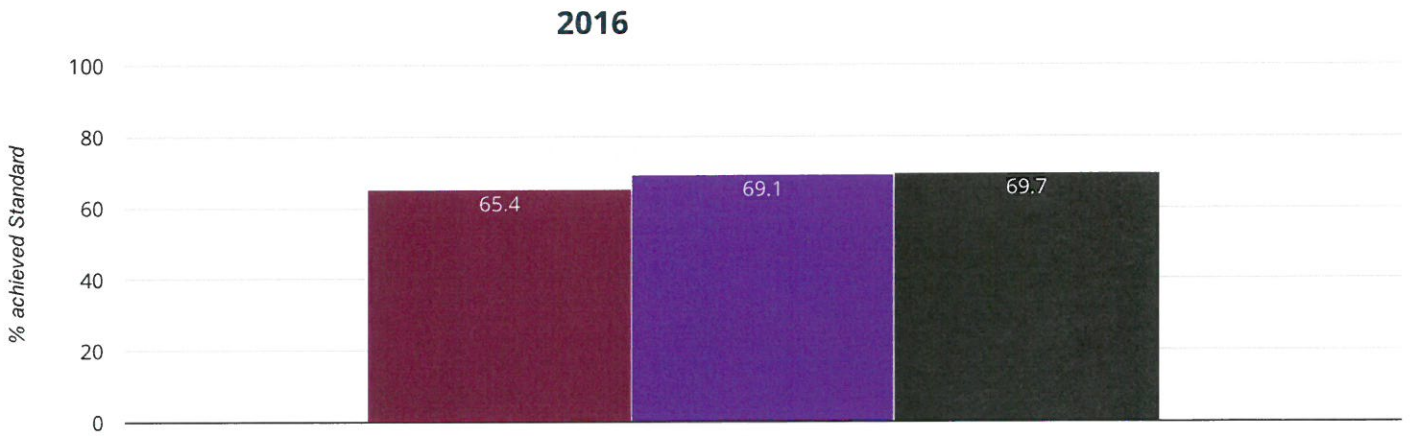

### Reading - average scaled score

**102.6% in 2016**

**✎ Writing - achieved standard**

**57.7% in 2016**

- Hatherleigh Community Primary School
- Devon (311)
- National (15810)

**⊕ Maths - achieved standard**