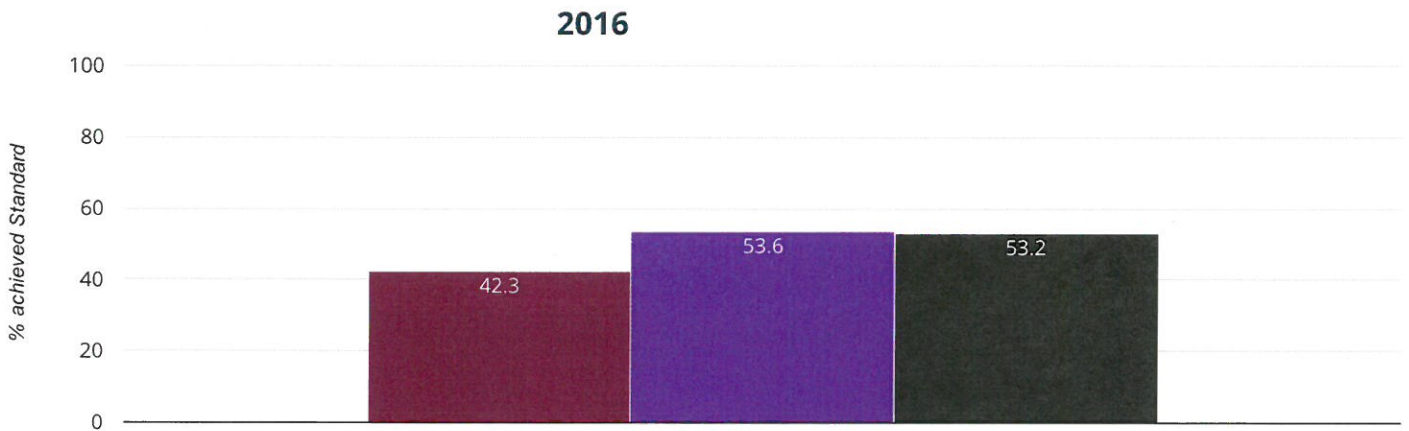

RWM - achieved standard

42.3% in 2016

- Hatherleigh Community Primary School
- Devon (311)
- National (15810)