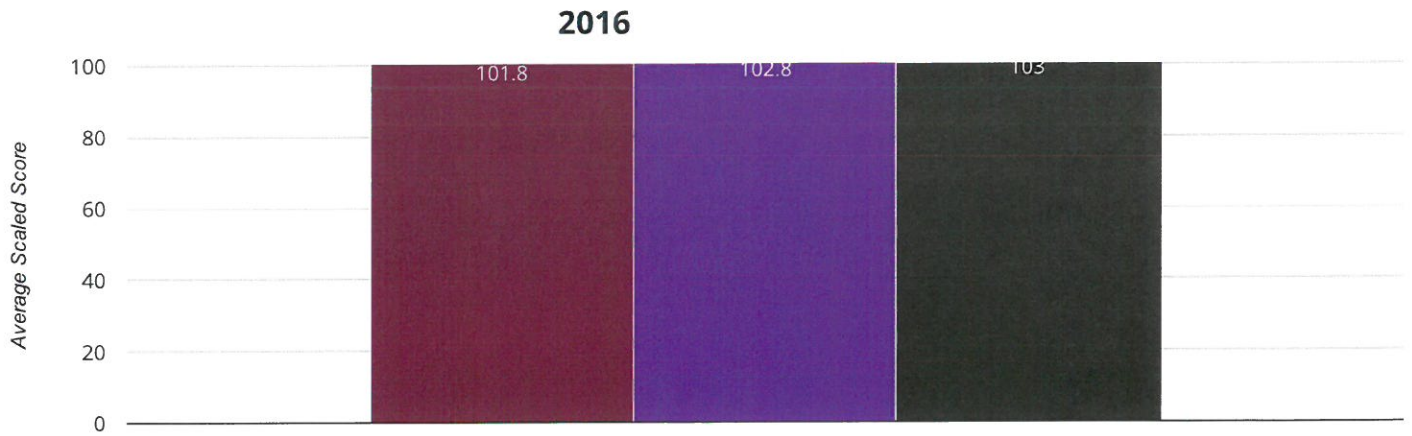

⊕ Maths - average scaled score

101.8% in 2016

- Hatherleigh Community Primary School
- Devon (311)
- National (15810)