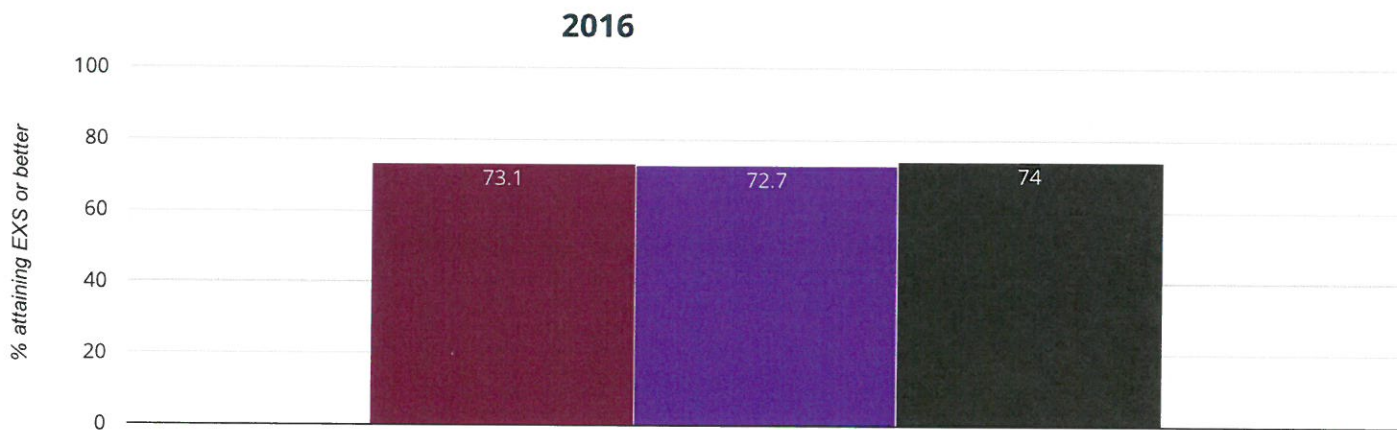

HATHERLEIGH COMMUNITY PRIMARY SCHOOL

Reading - attaining EXS or better

73.1% in 2016

- Hatherleigh Community Primary School
- Devon (308)
- National (16228)