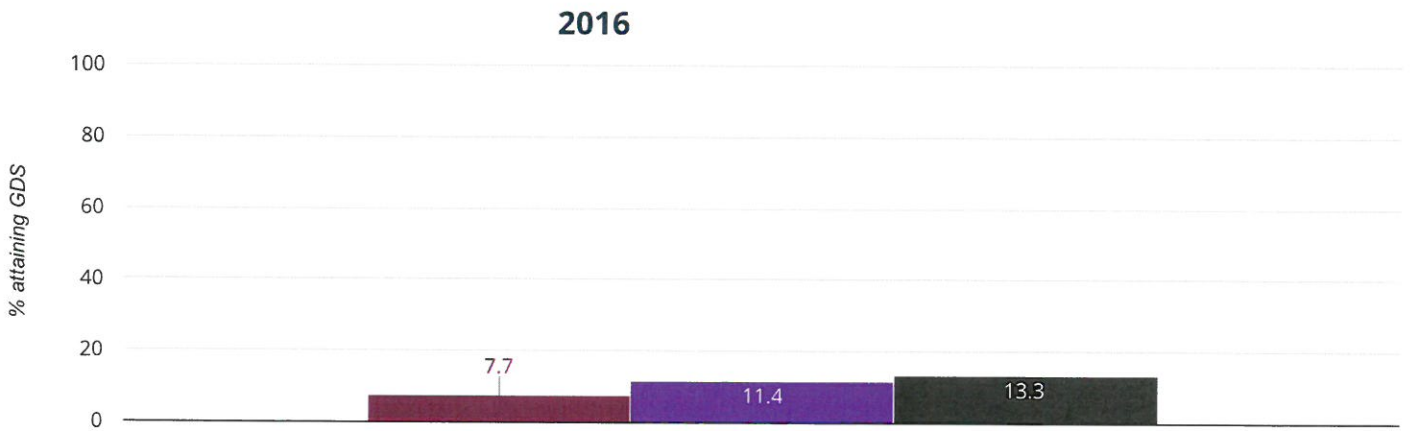

Writing - attaining EXS or better

57.7% in 2016

- Hatherleigh Community Primary School
- Devon (308)
- National (16228)

Writing - attaining GDS

7.7% in 2016

- Hatherleigh Community Primary School
- Devon (308)
- National (16228)