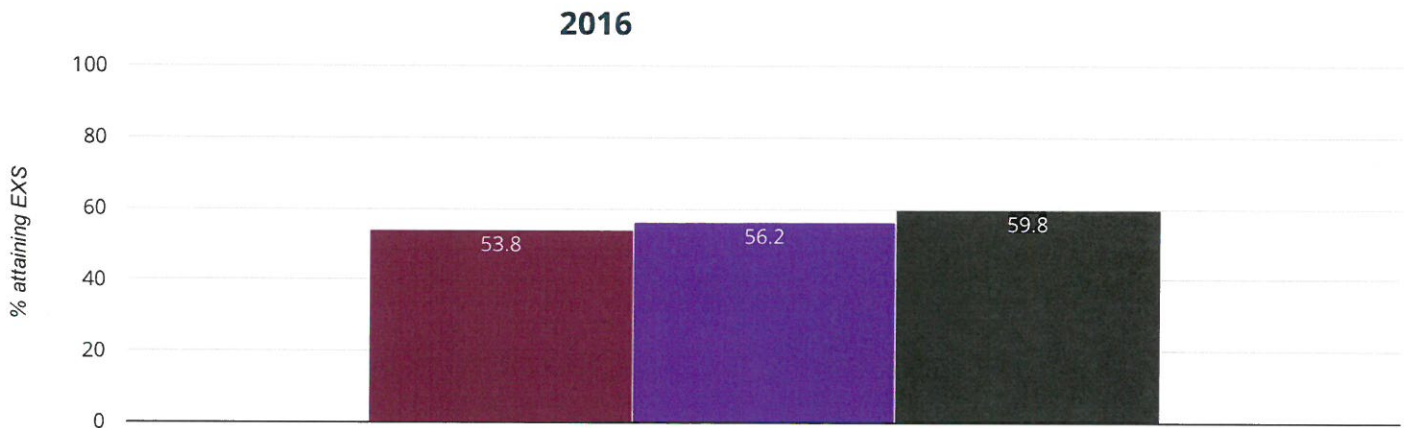

Reading, Writing, Maths and Science - attaining EXS

53.8% in 2016

- Hatherleigh Community Primary School
- Devon (308)
- National (16228)