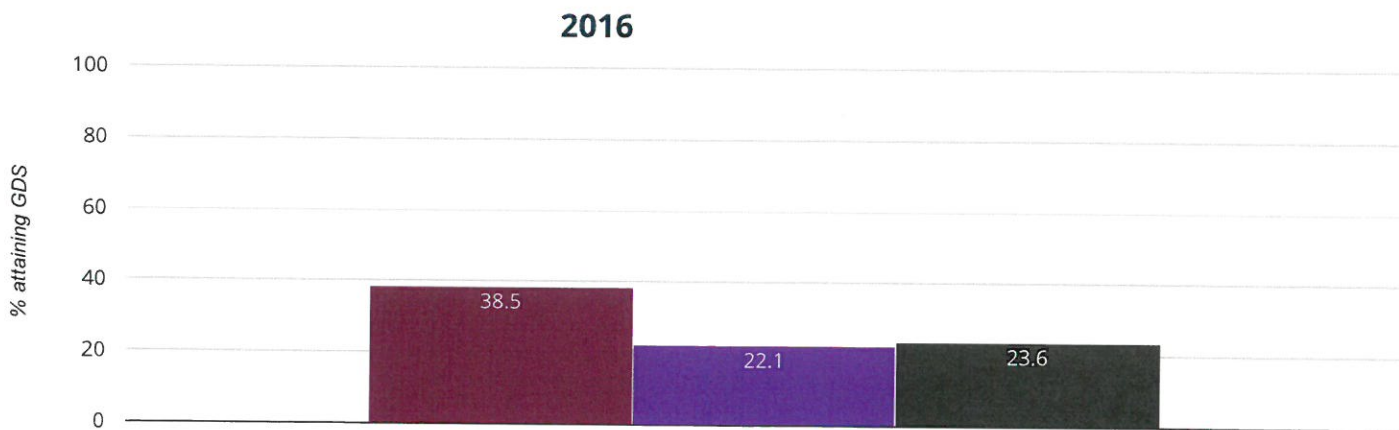

Reading - attaining GDS

38.5% in 2016

- Hatherleigh Community Primary School
- Devon (308)
- National (16228)