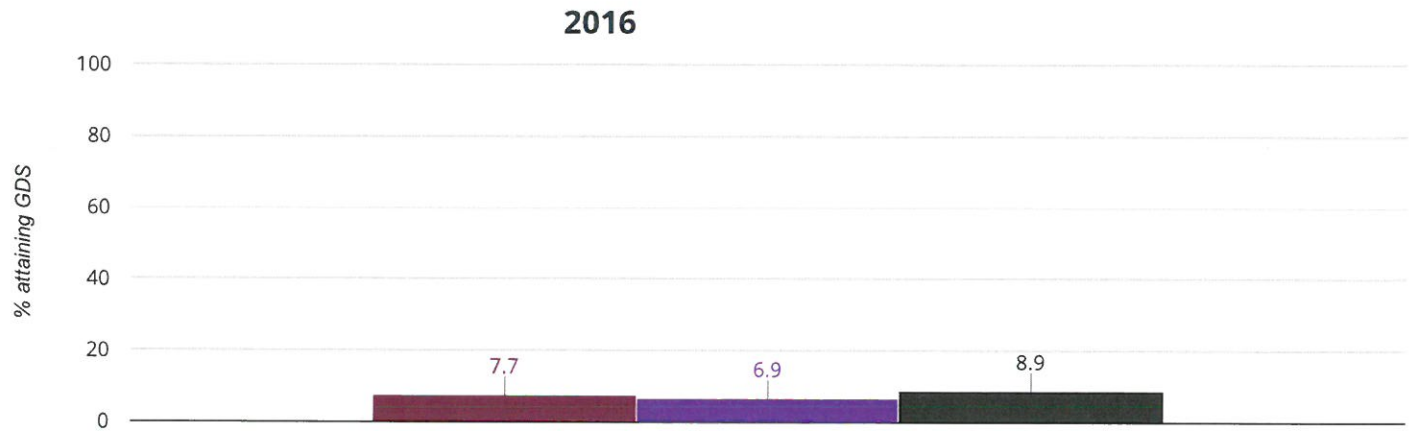

RWM - attaining GDS

7.7% in 2016

- Hatherleigh Community Primary School
- Devon (308)
- National (16228)