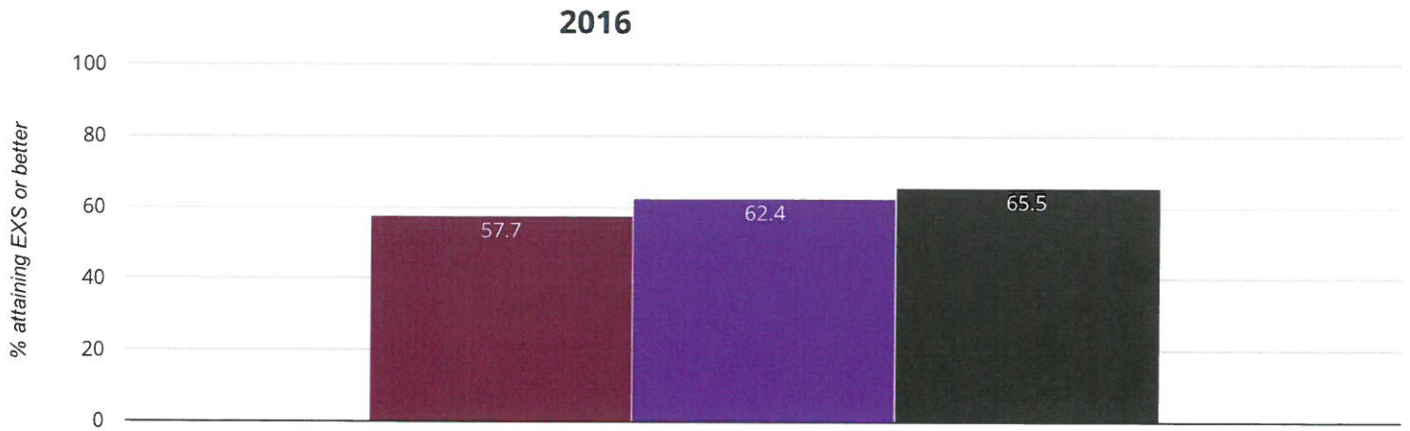

Writing - attaining EXS or better

57.7% in 2016

- Hatherleigh Community Primary School
- Devon (308)
- National (16228)

Writing - attaining GDS

7.7% in 2016

- Hatherleigh Community Primary School
- Devon (308)
- National (16228)