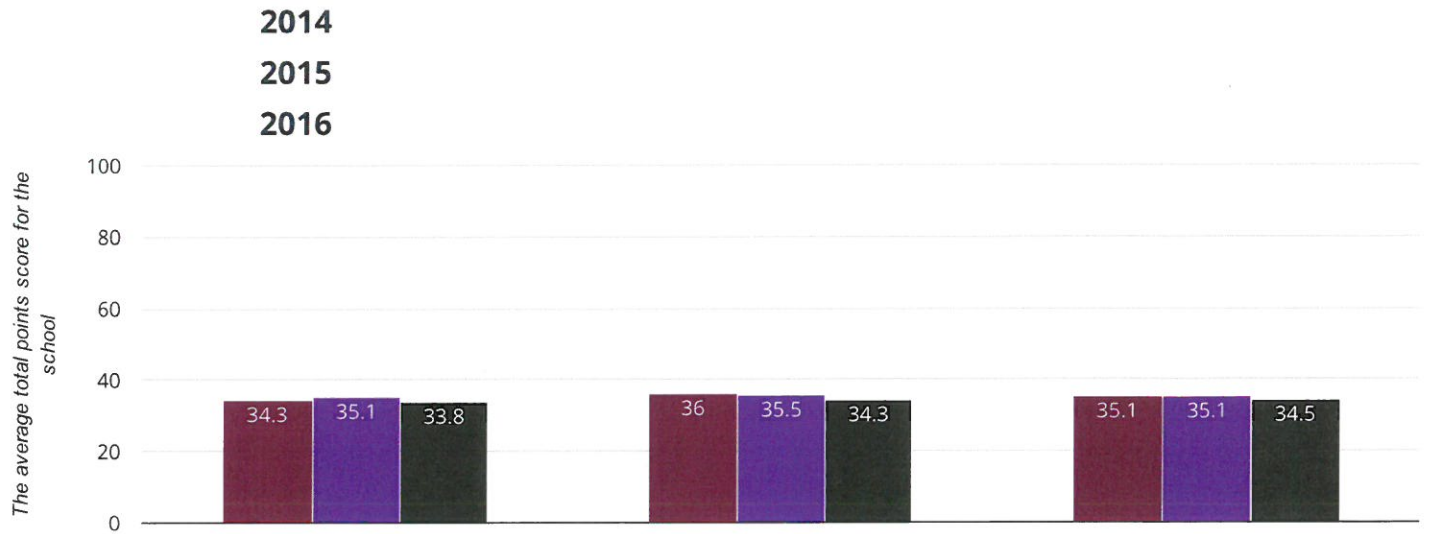

HATHERLEIGH COMMUNITY PRIMARY SCHOOL

★ Good Level Of Development

69.2% in 2016

11.8% points drop since 2015

4.9% points drop since 2014

- Hatherleigh Community Primary School
- Devon (324)
- National (17312)

Average Total Points Score

35.1% in 2016

0.9% points drop since 2015

0.8% points rise since 2014

■ Hatherleigh Community Primary School ■ Devon (324)

■ National (17312)