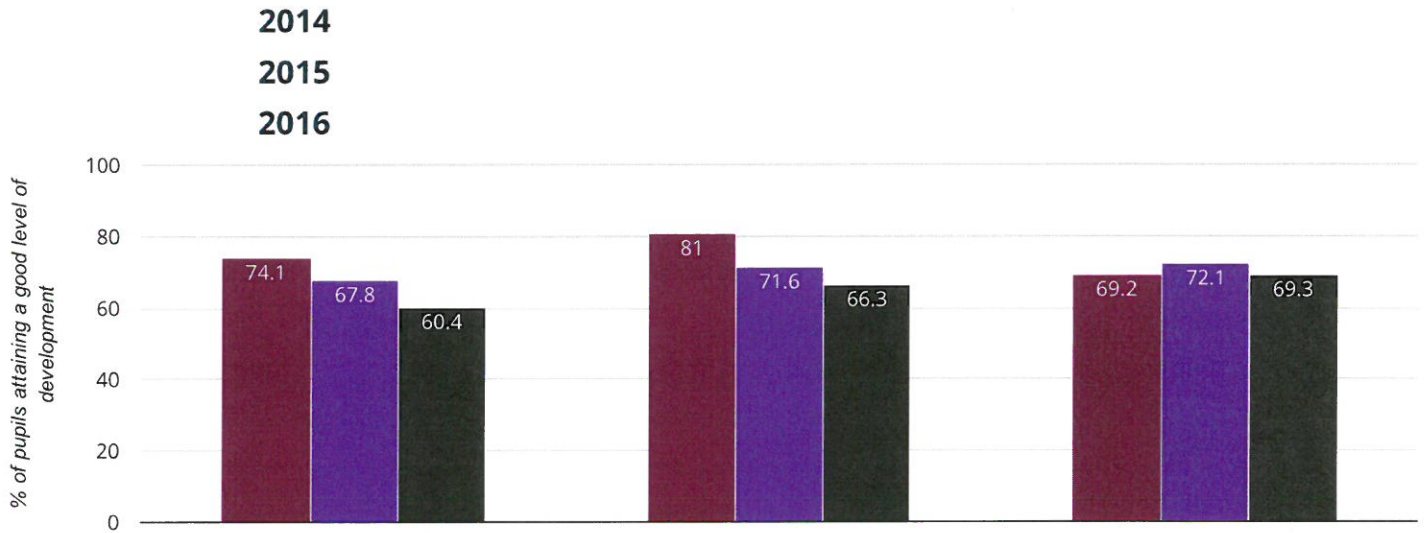

HATHERLEIGH COMMUNITY PRIMARY SCHOOL

★ Good Level Of Development

69.2% in 2016

11.8% points drop since 2015

4.9% points drop since 2014

- Hatherleigh Community Primary School
- Devon (324)
- National (17312)

Average Total Points Score

35.1% in 2016

0.9% points drop since 2015

0.8% points rise since 2014

■ Hatherleigh Community Primary School ■ Devon (324)

■ National (17312)